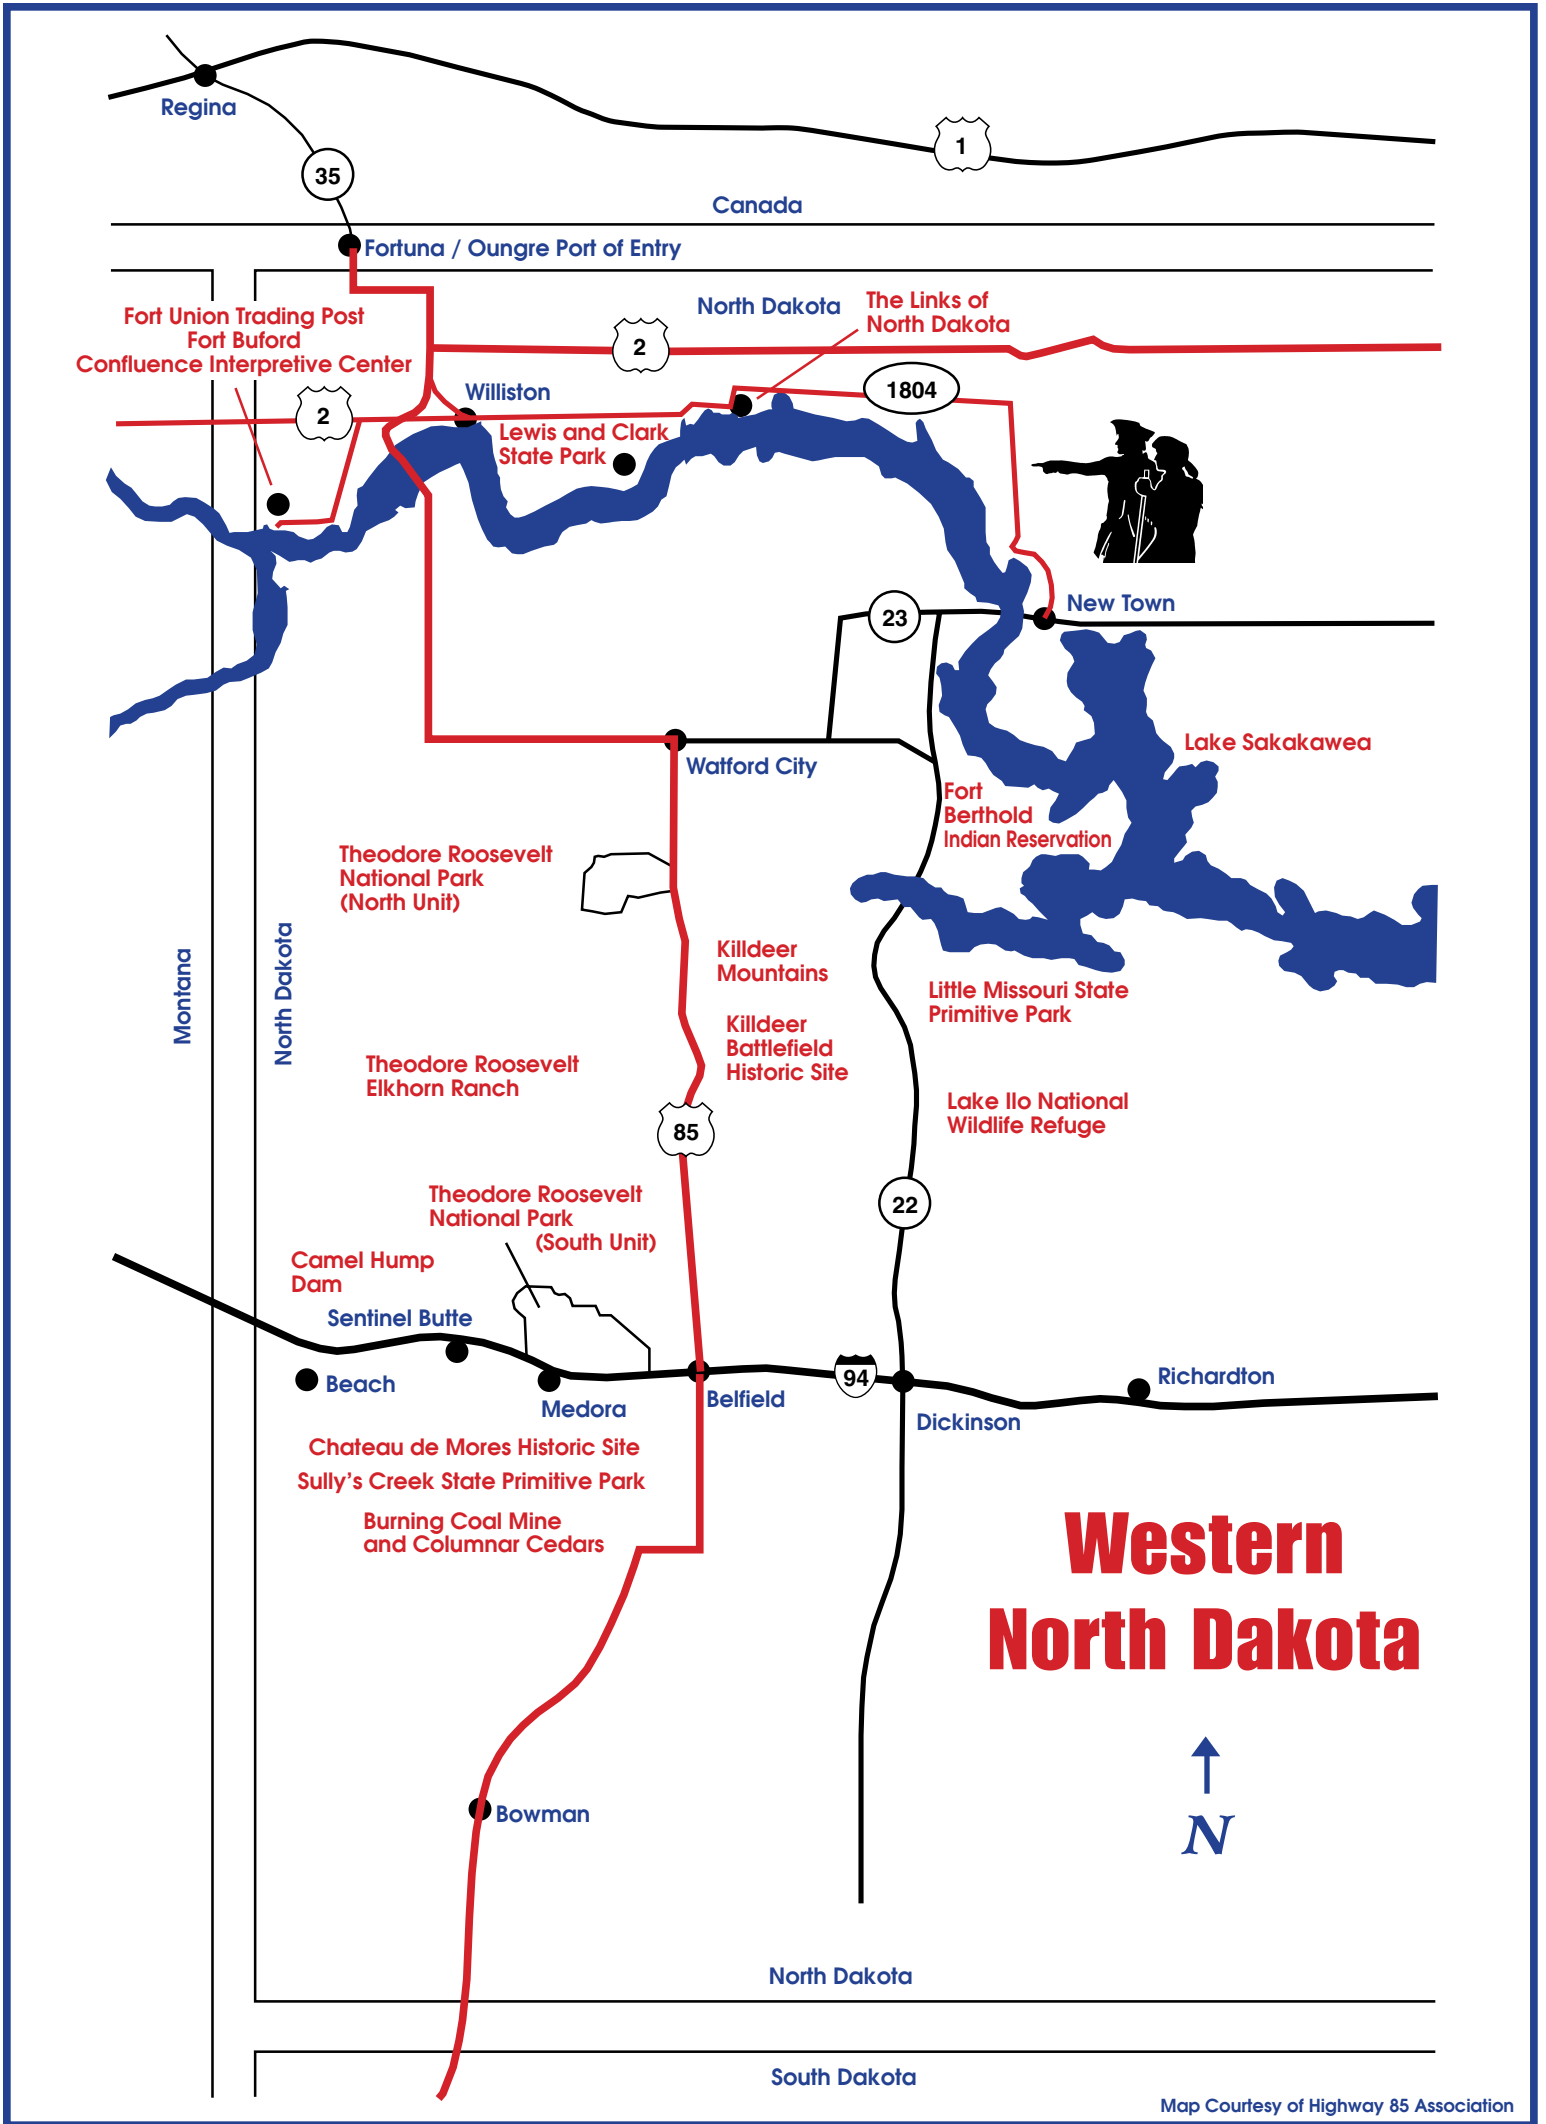

Williston

The West of North Dakota

COME SEE THE WEST OF NORTH DAKOTA

**FORT UNION NATIONAL HISTORIC SITE
THEODORE ROOSEVELT NATIONAL PARK
LEWIS & CLARK STATE PARK
CONFLUENCE INTERPRETIVE CENTER
FORT BUFORD STATE HISTORIC SITE**

For More Information About Williston, North Dakota Contact:
WILLISTON CONVENTION & VISITORS BUREAU – (701) 774-9041

COME SEE THE WEST OF NORTH DAKOTA

**FORT UNION NATIONAL HISTORIC SITE
 THEODORE ROOSEVELT NATIONAL PARK
 LEWIS & CLARK STATE PARK
 CONFLUENCE INTERPRETIVE CENTER
 FORT BUFORD STATE HISTORIC SITE**