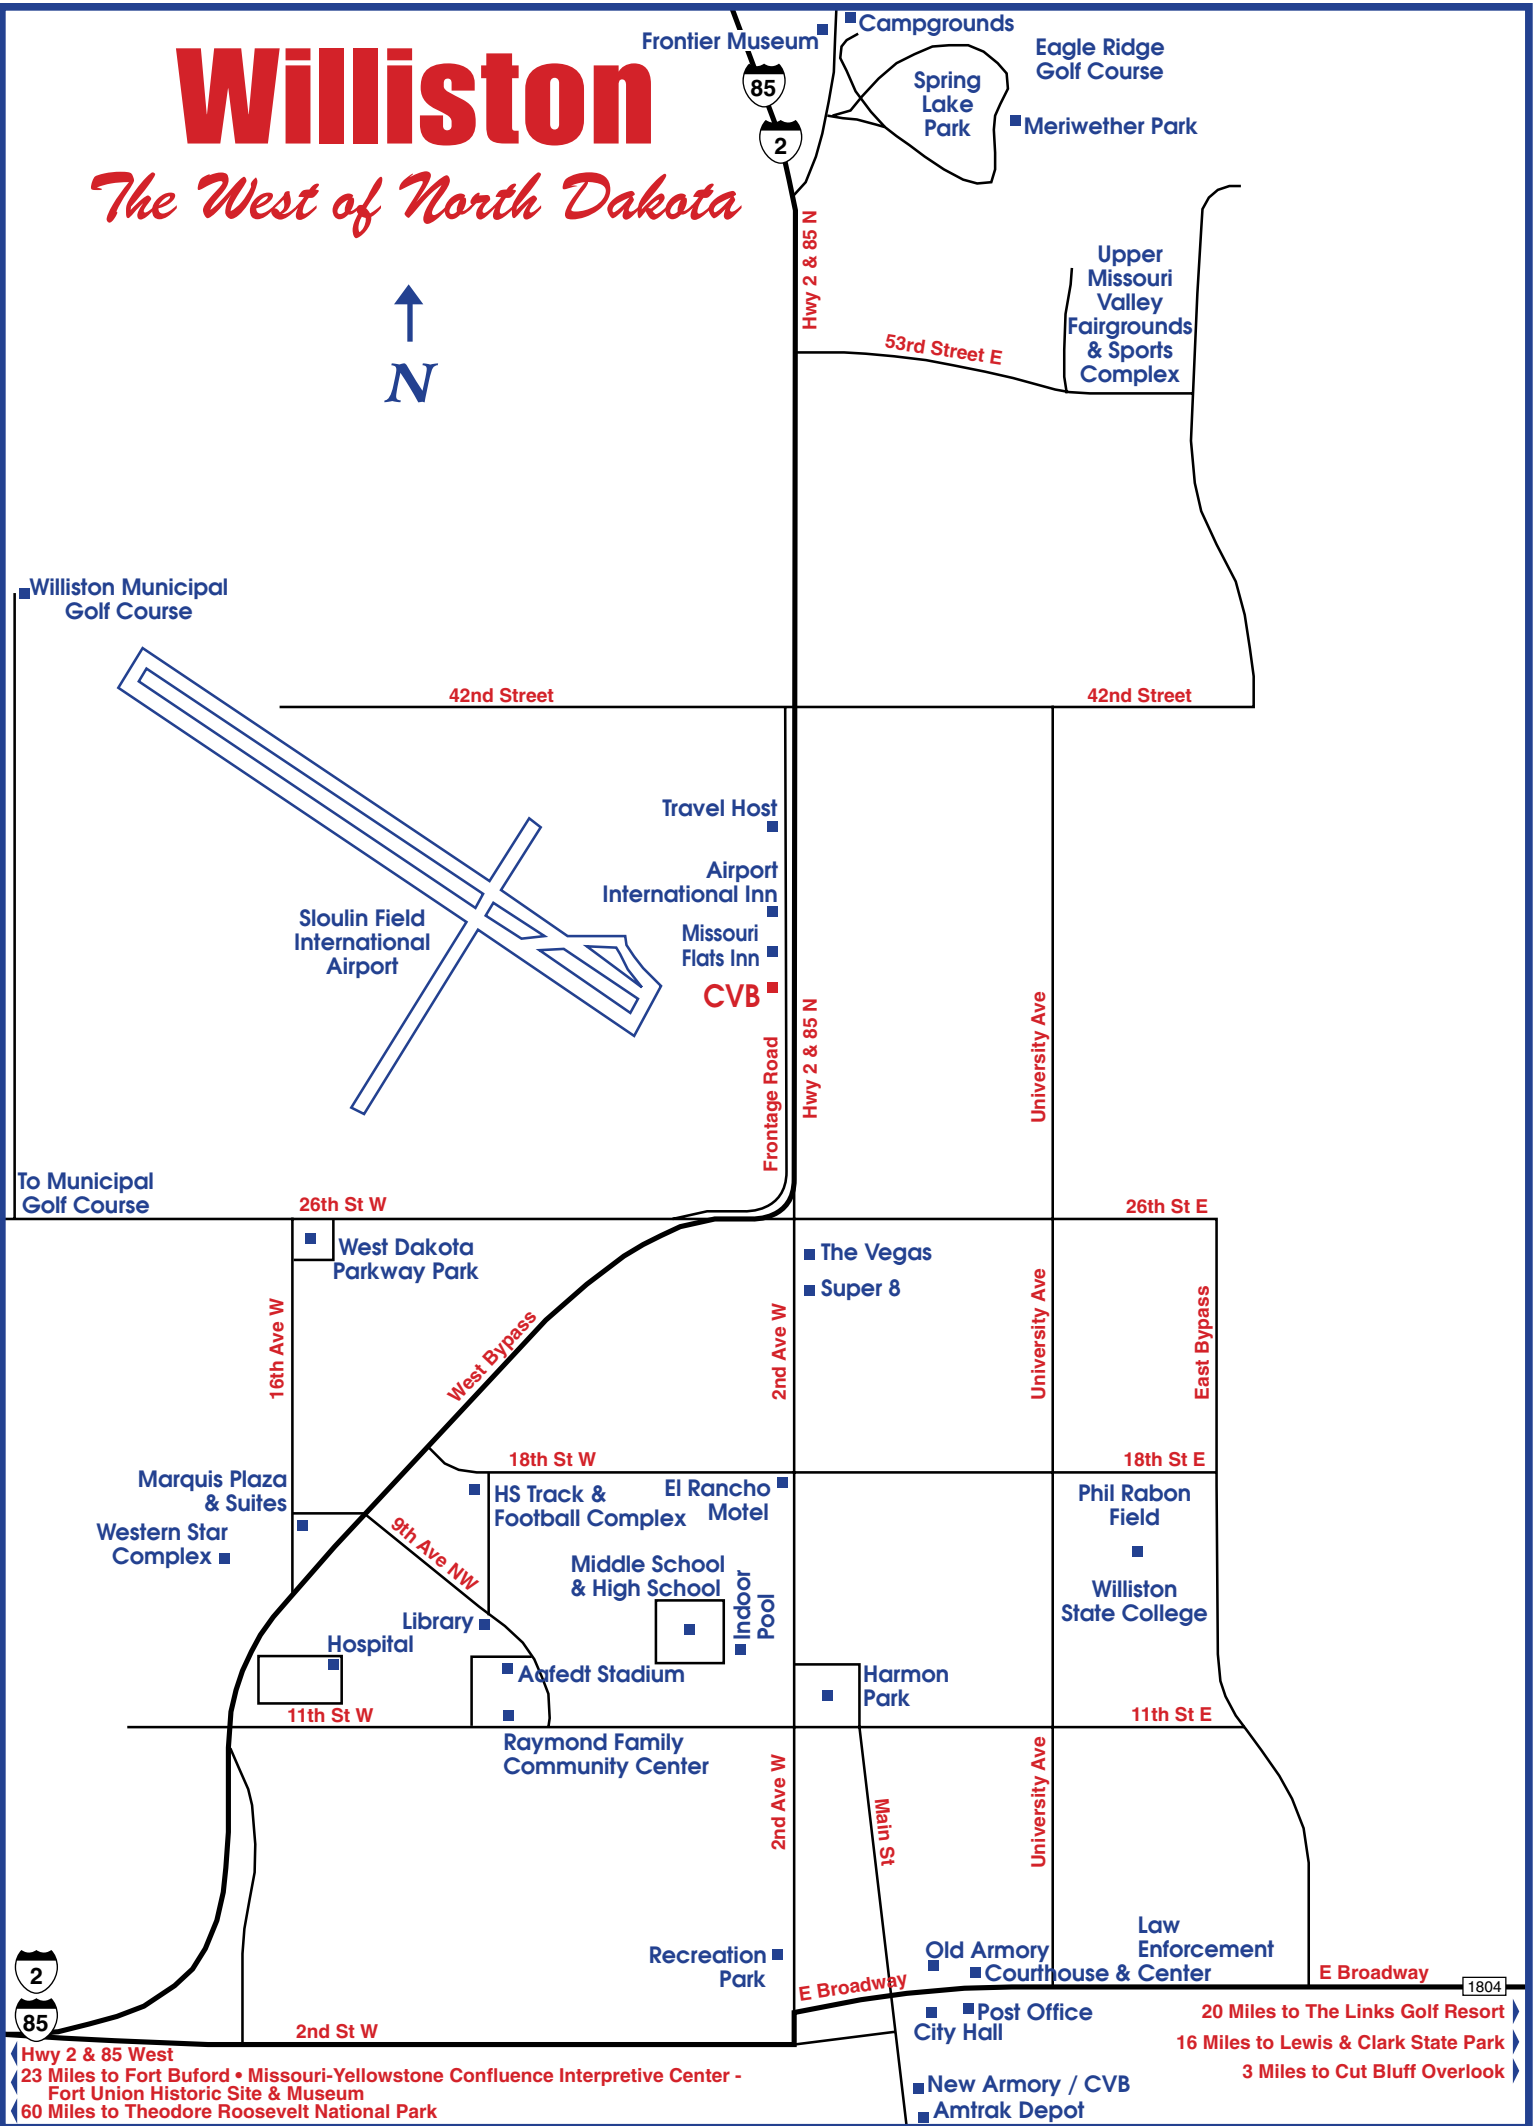

Williston

The West of North Dakota

COME SEE THE WEST OF NORTH DAKOTA

**FORT UNION NATIONAL HISTORIC SITE
THEODORE ROOSEVELT NATIONAL PARK
LEWIS & CLARK STATE PARK
CONFLUENCE INTERPRETIVE CENTER
FORT BUFORD STATE HISTORIC SITE**